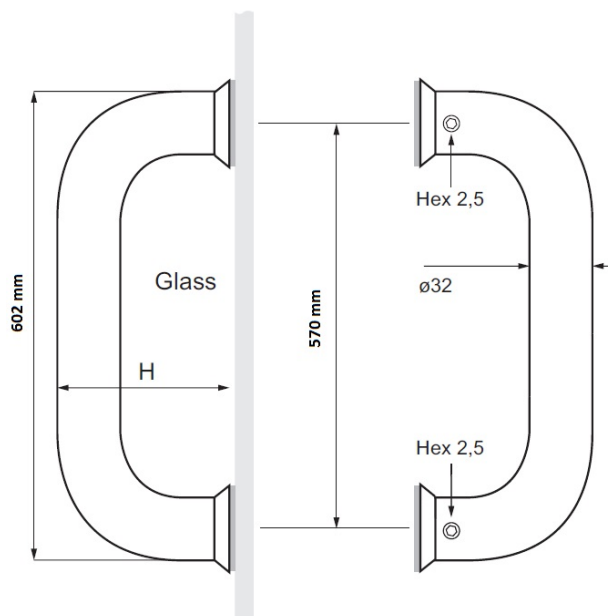

PRODUCT SHEET

Description:

Door Handle "Main" SS304 Brushed, $\varnothing 32 \times 602$ mm, cc 570mm, 8-12mm Glass Thickness, Bore: $\varnothing 12$ mm

Item number:

17.87.098-0

Units	Box	Carton	HS Code	Barcode
Pair	1	10	8302415000	 5704866441209

SISO A/S

Mileparken 11
DK-2740 Skovlunde
Denmark
VAT: DK 24786013

Phone +45 45 830 900

www.siso.dk
siso@siso.dk

Danske Bank
Nytorv Branch
Copenhagen
SWIFT: DABADKKK

Account no.
4180 3112 112936
IBAN Account
DK7230003112112936